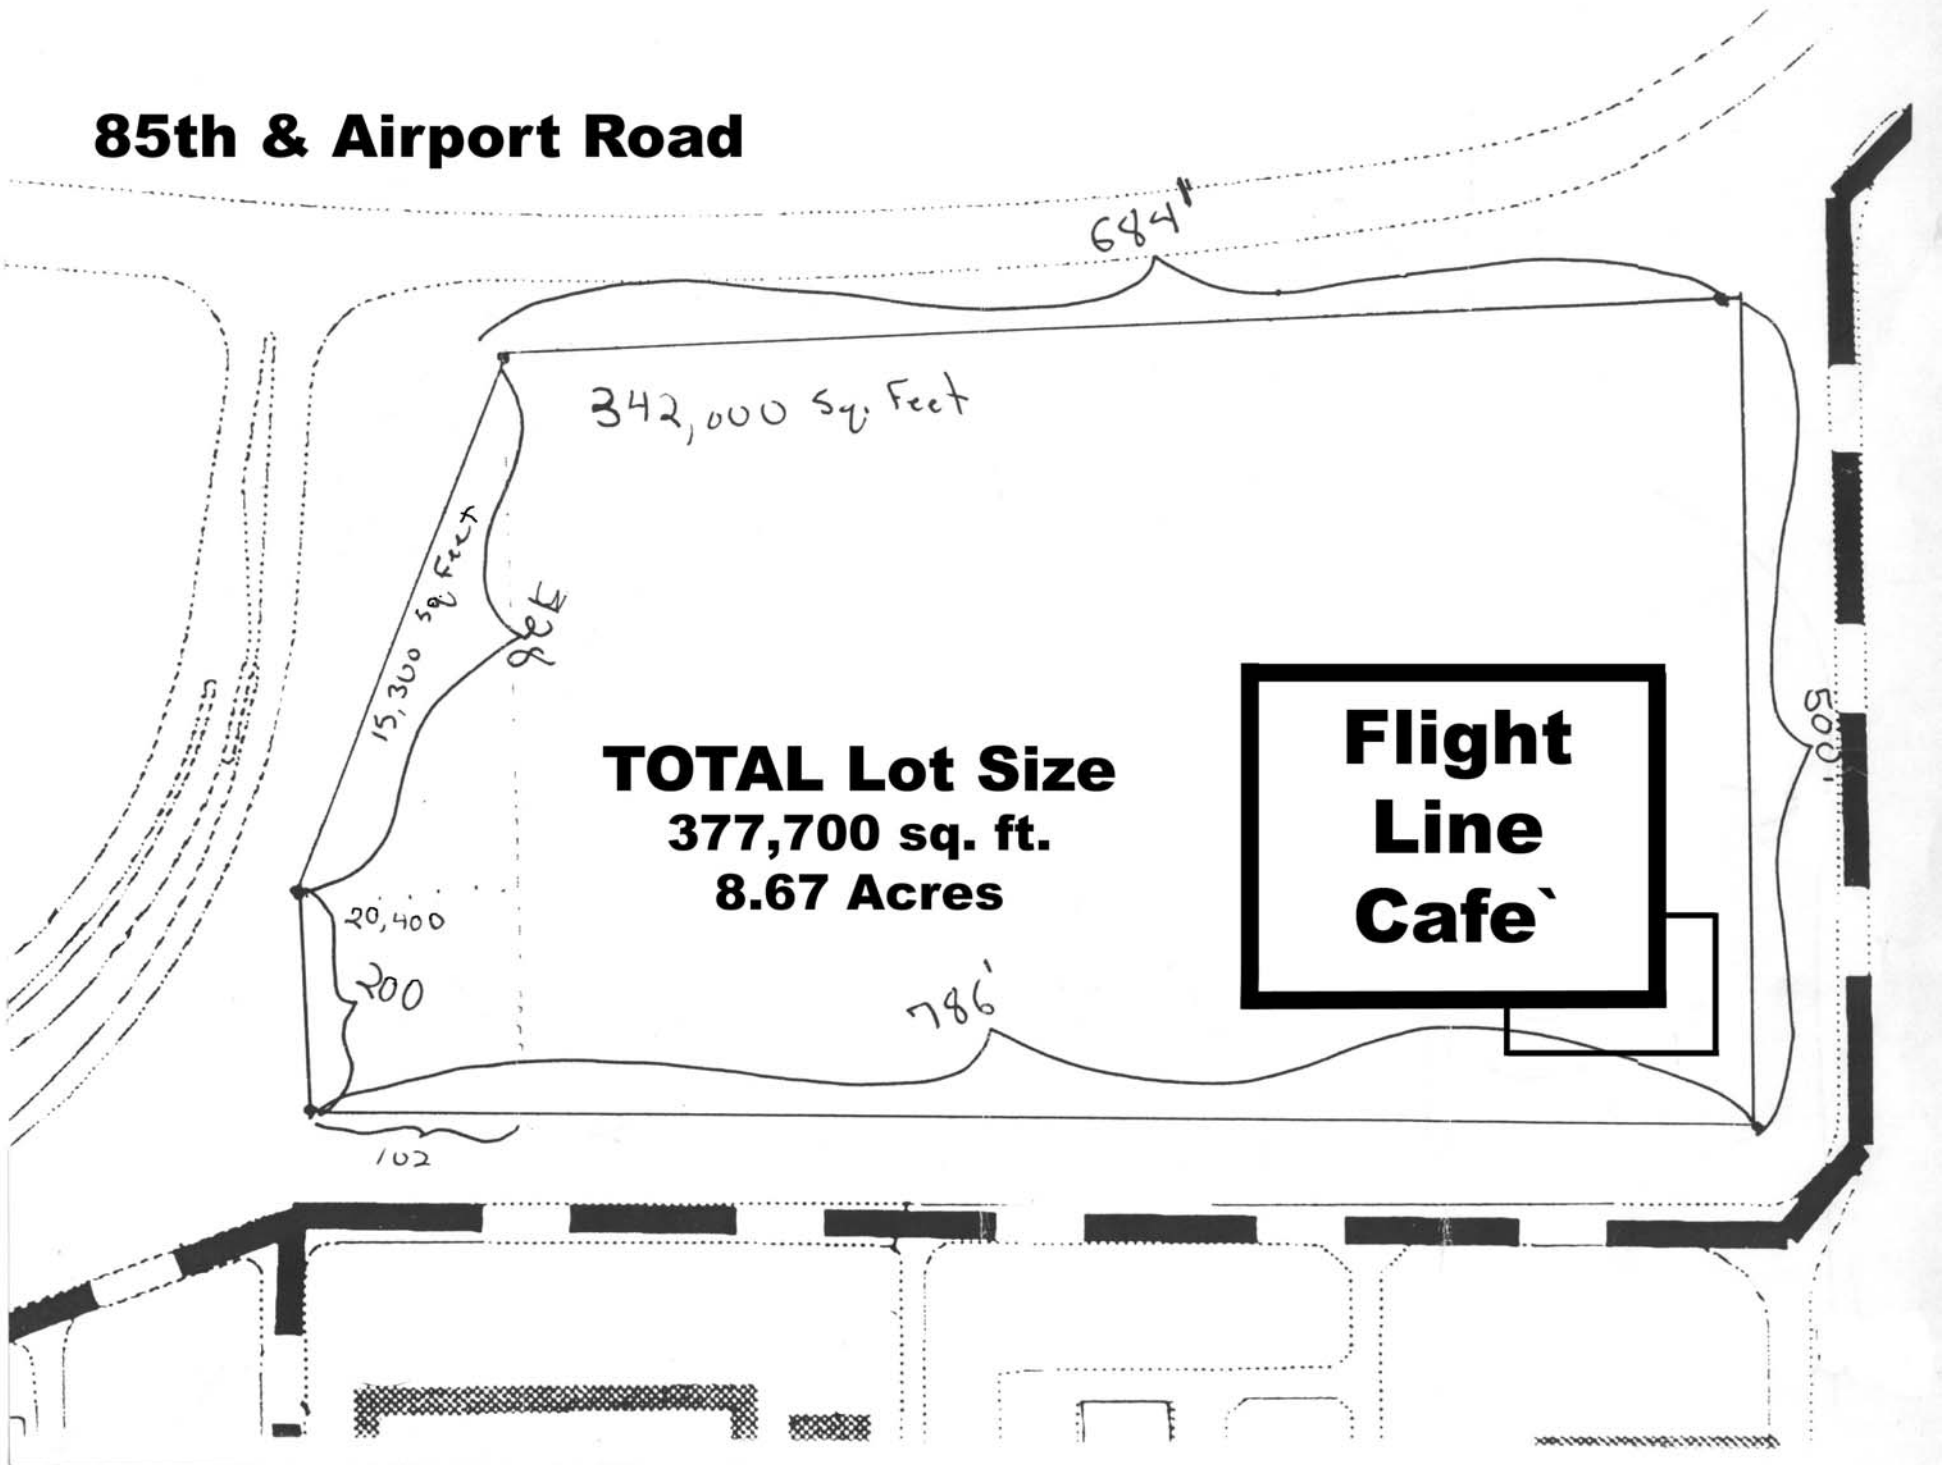

# 85th & Airport Road

342,000 sq. Feet

15,300 sq. Feet

92K

**TOTAL Lot Size**  
**377,700 sq. ft.**  
**8.67 Acres**

**Flight  
Line  
Cafe**

684'

500'

786'

20,400

200

102

# Flight Line Cafe & Event Center

Building Size  
250' X 200'  
50,000 sq. ft.

Full Building View

# South Half