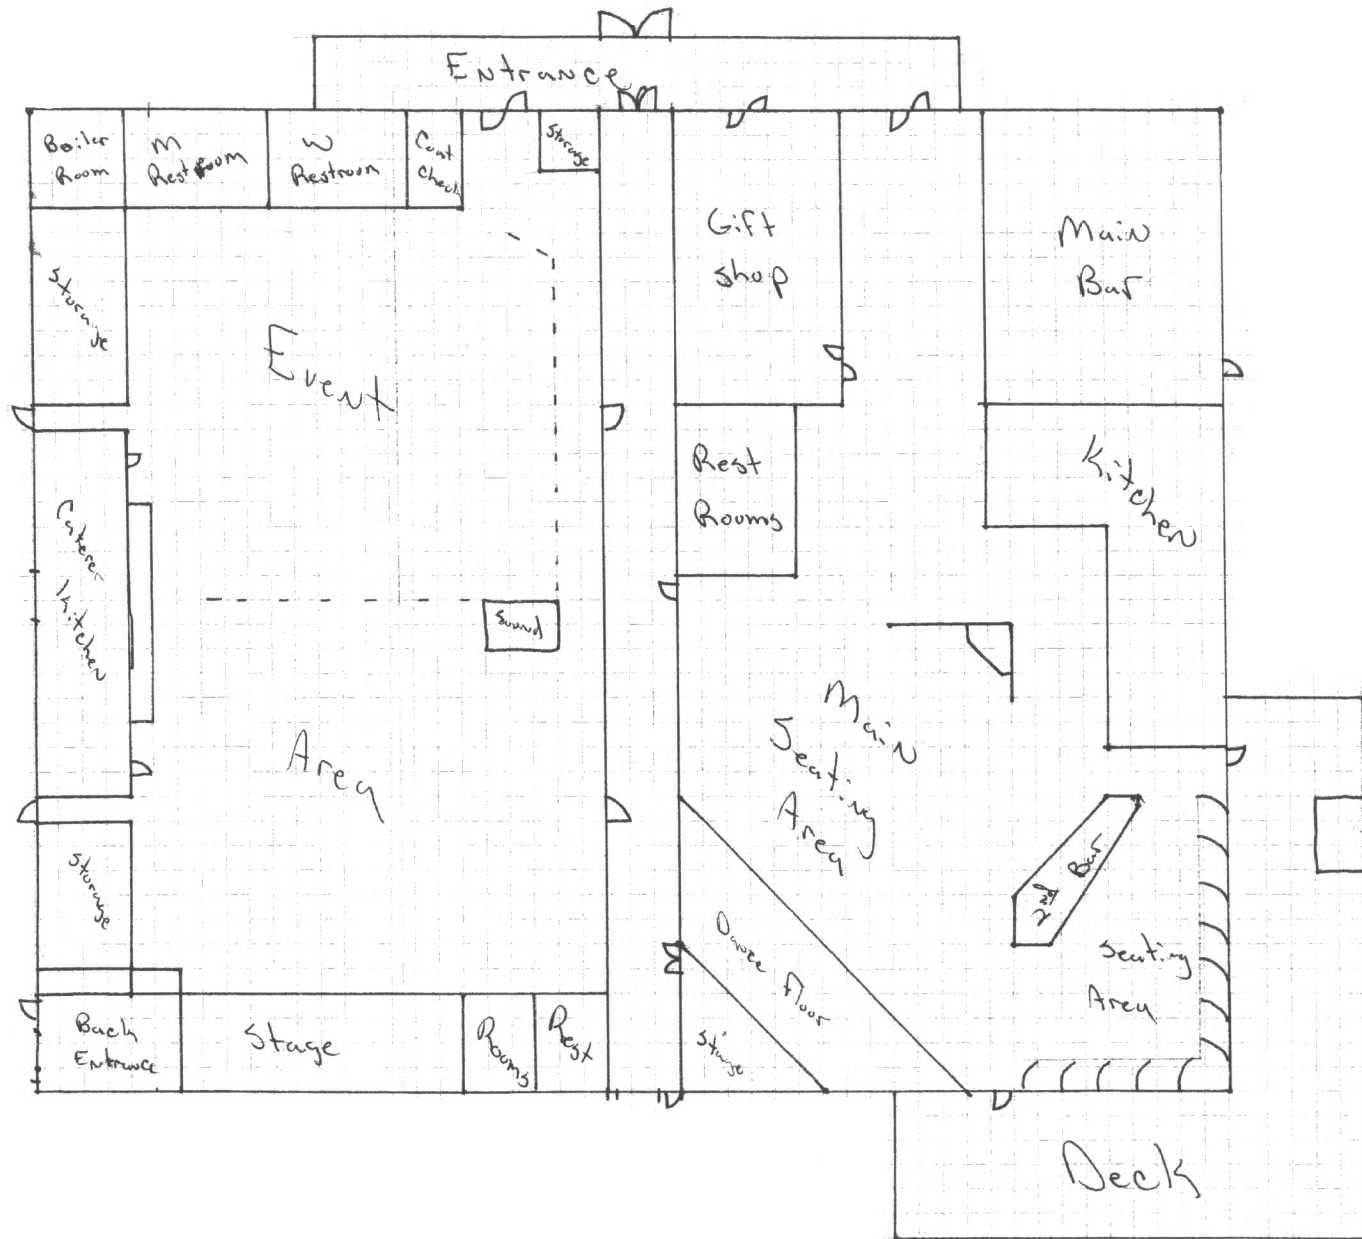

# 85th & Airport Road

342,000 sq. Feet

15,300 sq. Feet

92K

**TOTAL Lot Size**  
**377,700 sq. ft.**  
**8.67 Acres**

**Flight  
Line  
Cafe**

684'

500'

# Flight Line Cafe & Event Center

Building Size  
250' X 200'  
50,000 sq. ft.

Full Building View

# South Half