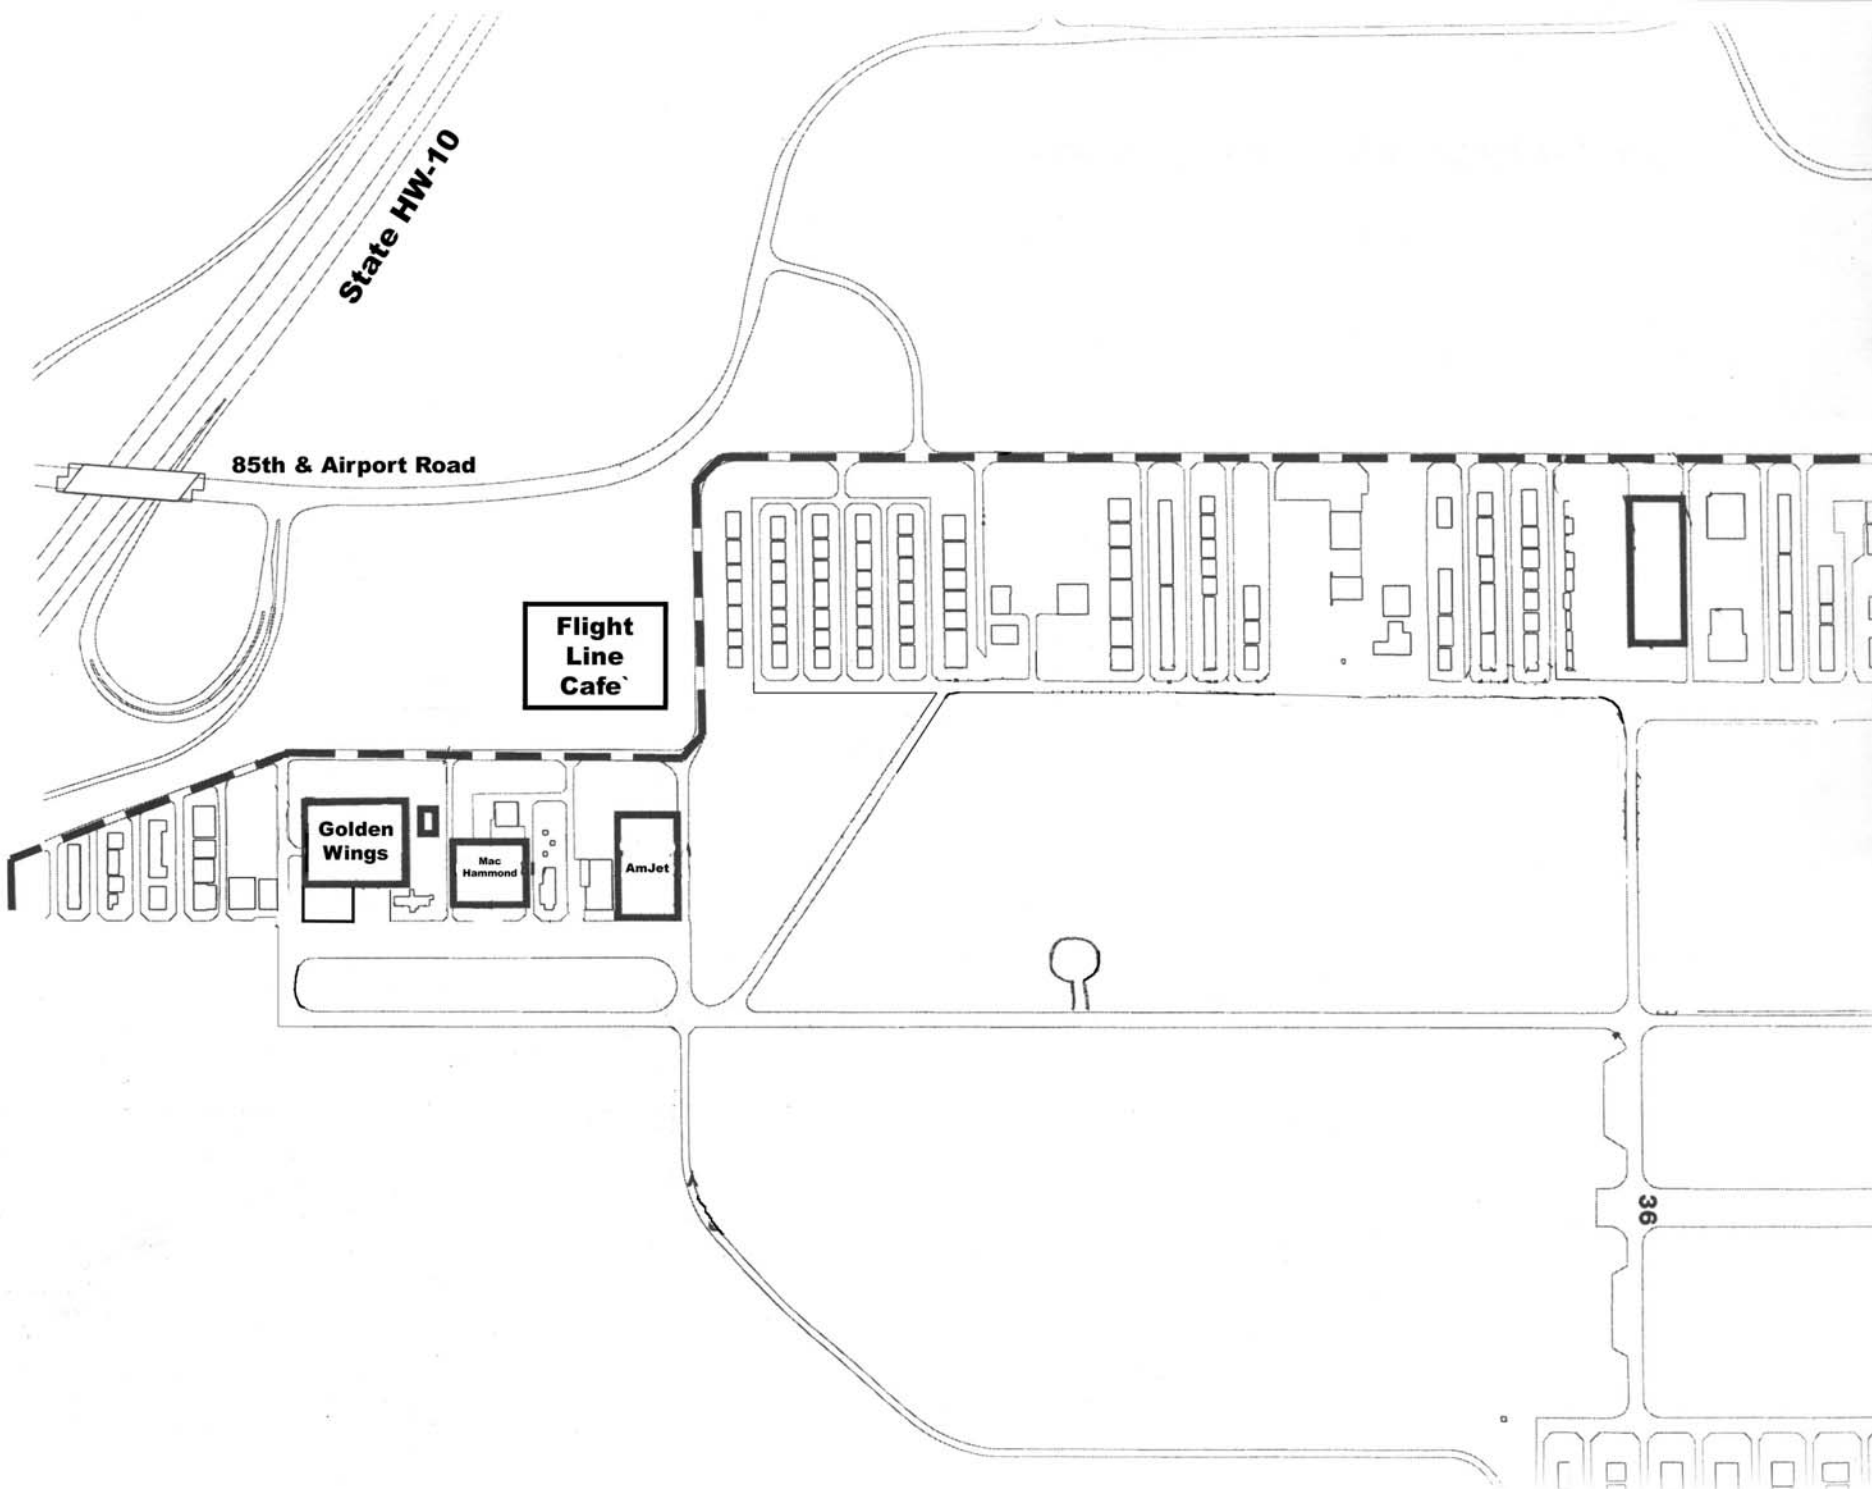

# **Flight Line Cafe & Event Center**

**Site Plan & Facility Layout**

State HW-10

85th & Airport Road

Flight  
Line  
Cafe

Golden  
Wings

Mac  
Hammond

AmJet

# 85th & Airport Road

342,000 sq. Feet

15,300 sq. Feet

92K

**TOTAL Lot Size**  
**377,700 sq. ft.**  
**8.67 Acres**

**Flight  
Line  
Cafe**

684'

500'

# Flight Line Cafe & Event Center

Building Size  
250' X 200'  
50,000 sq. ft.

Full Building View